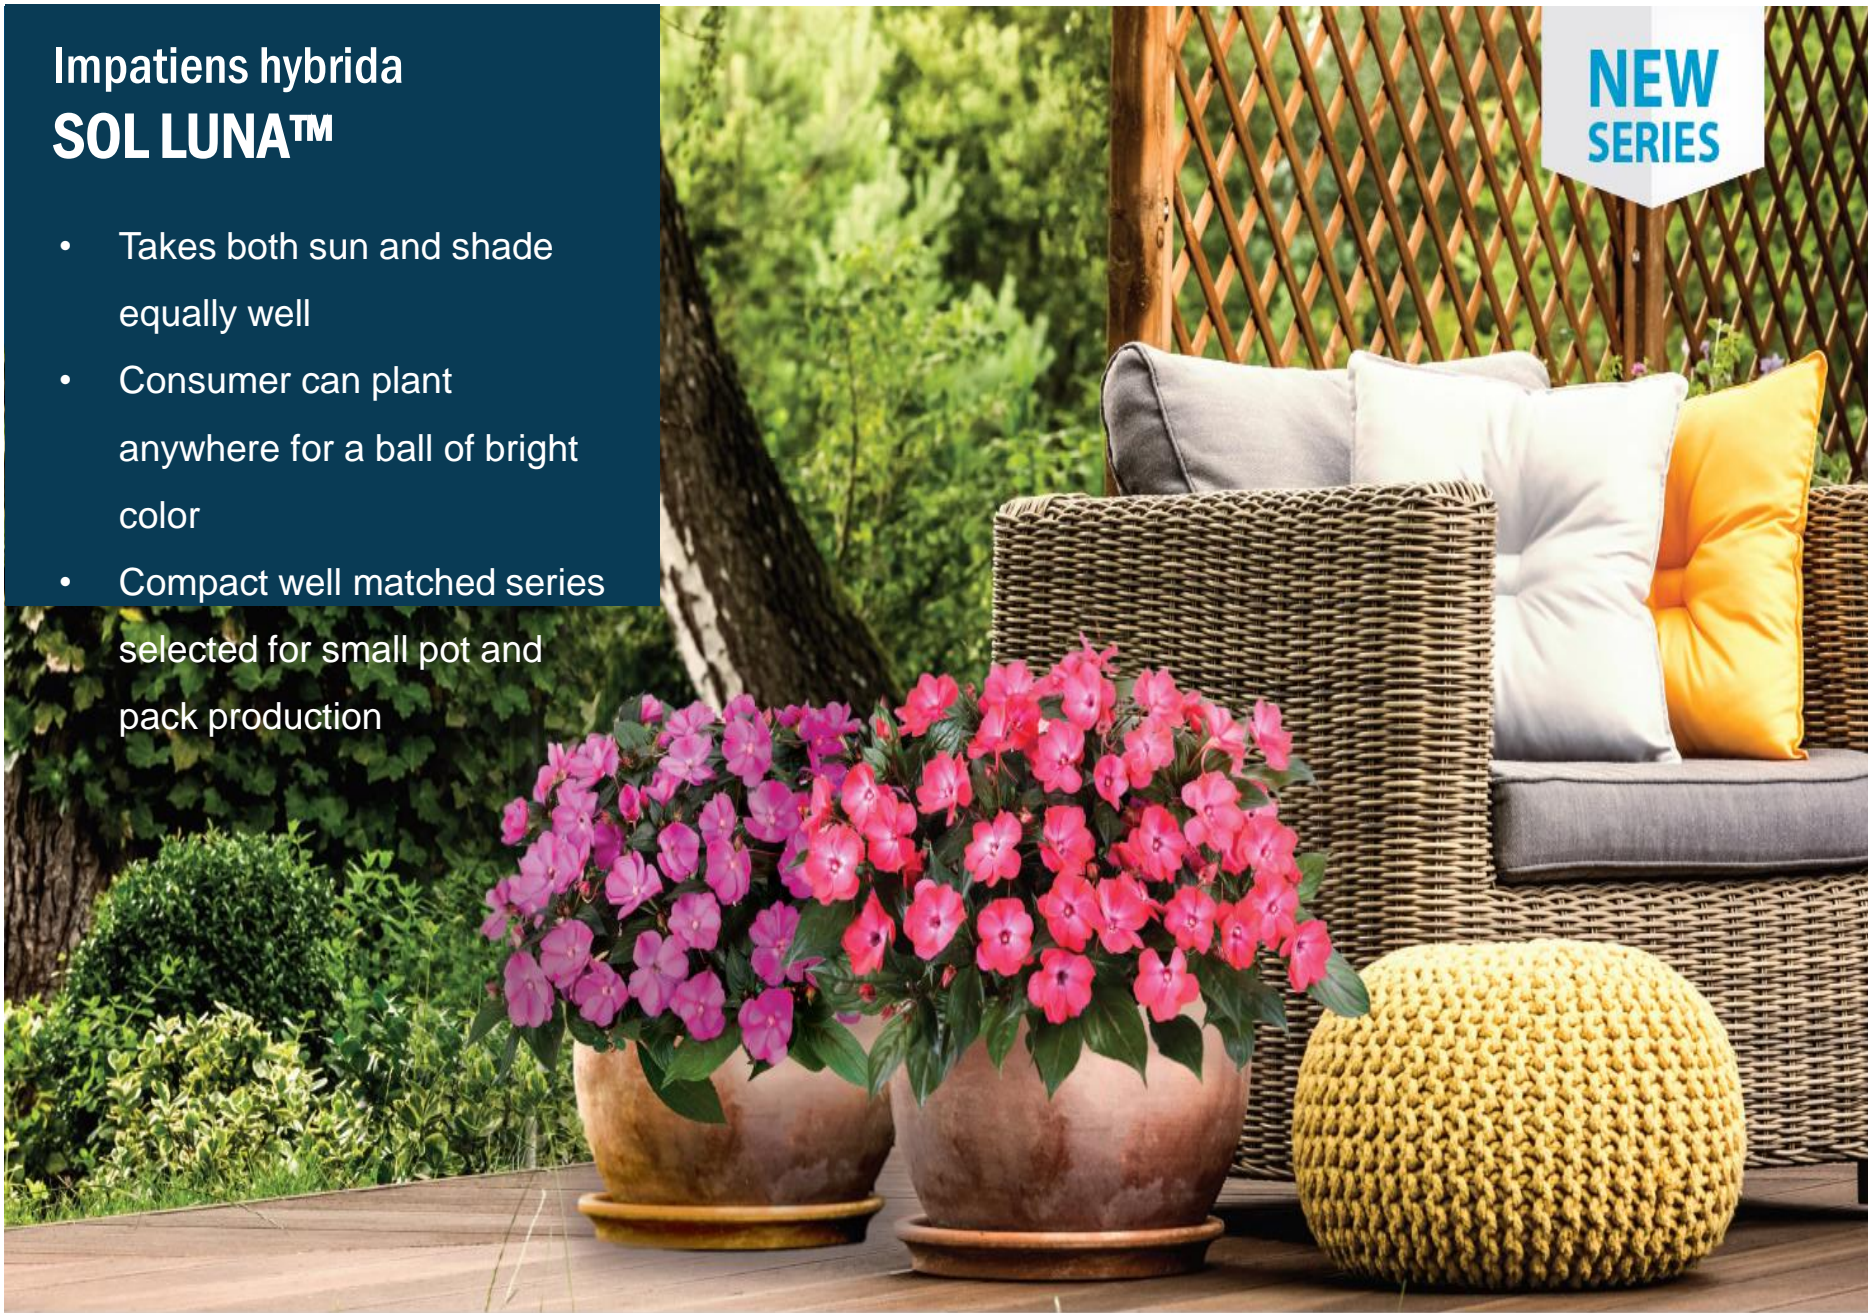

Impatiens hybrida **SOL LUNA™**

- Takes both sun and shade equally well
- Consumer can plant anywhere for a ball of bright color
- Compact well matched series selected for small pot and pack production

**NEW
SERIES**